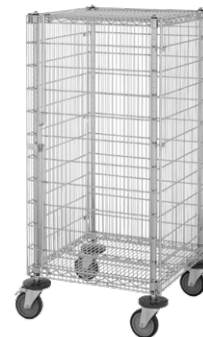

The cover features a background image of a retail clothing store. In the upper left, there are several metal racks filled with white plastic hangers. In the lower right, there are racks of colorful shirts (pink, blue, and teal) and a table with folded jeans. The bottom half of the cover is a dark blue triangle with a repeating pattern of the IRSG logo. A teal banner is at the bottom.

PRODUCT CATALOG

Security Units

Mobile Security Carts

Standard Lacquered Zinc Mobile Security Carts include: Four posts with 5" non-marring casters (2 swivel/2 brake), top and bottom wire shelves, two side panels, two back panels and two padlock ready front doors (lock not included). Additional shelves sold separately. Ships assembled.

Mobile Security Carts

with Two Optional Standard Shelves

Includes: (4) 63" or 72" posts, (4) 5" bumpers, (4) 5" casters, (2 swivel/2 brake), top and bottom wire shelves, (2) side panels and (2) back panels and (2) padlock front doors (lock not included). Optional shelves can be positioned at 1" increments. Optional inside shelves sold separately.

Model #	D x W (in)	D x W (mm)	Overall Height (in)	Overall Height (mm)
SC1836-63LZF	22 x 40	559 x 1016	69"	1753
SC1848-63LZF	22 x 52	559 x 1321	69"	1753
SC2436-63LZF	27 x 40	686 x 1016	69"	1753
SC2448-63LZF	27 x 52	686 x 1321	69"	1753
SC2460-63LZF	27 x 64	686 x 1626	69"	1753
SC2436-72LZF	27 x 40	686 x 1016	78"	1981
SC2448-72LZF	27 x 52	686 x 1321	78"	1981